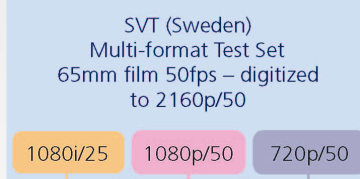

# HDTV Format Comparison

1080i/25 – 1080p/50 – 720p/50

## SOURCE

1920 x 1080p  
50 frames / sec.

Dual link  
3 Gbit/s  
4:2:2 10 bit

DVS

**Format conversion**  
Interlacing  
using  
pixel/line averaging  
over two  
1080p/50 frames  
1080i/25

**Format conversion**  
DVS subsampling  
using  
low pass filtering  
and windowed  
sinc scaling  
1080p/50  
720p/50