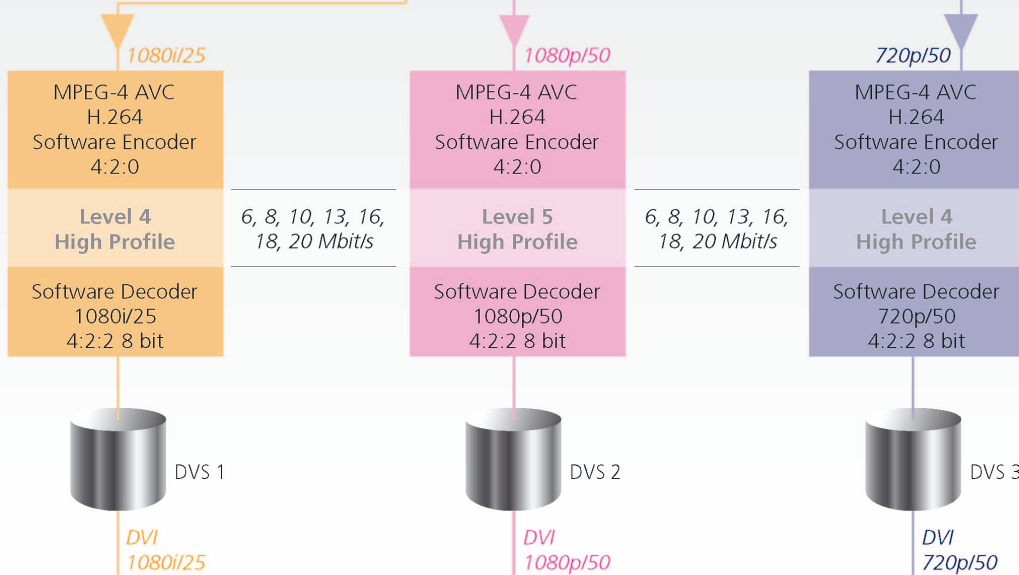

## SOURCE

1920 x 1080p  
50 frames / sec.

Dual link  
3 Gbit/s  
4:2:2 10 bit

DVS

**Format conversion**  
Interlacing  
using  
pixel/line averaging  
over two  
1080p/50 frames  
1080i/25

**Format conversion**  
DVS subsampling  
using  
low pass filtering  
and windowed  
sinc scaling  
1080p/50  
720p/50

## COMPRESSION

## DISPLAY

MPEG-4 AVC Software coding by HHI - Berlin  
Sony HDC 1500 CCD camera  
Pioneer Ex5000 display – 1920 x 1080 pixels  
DVS CLIPSTER workstation – uncompressed 1080i/25, 1080p/50, 720p/50

1080p/50 ≈ 3 Gbit/s HD-SDI (dual link)  
1080i/25 ≈ 1,5 Gbit/s HD-SDI  
720p/50 ≈ 1,5 Gbit/s HD-SDI